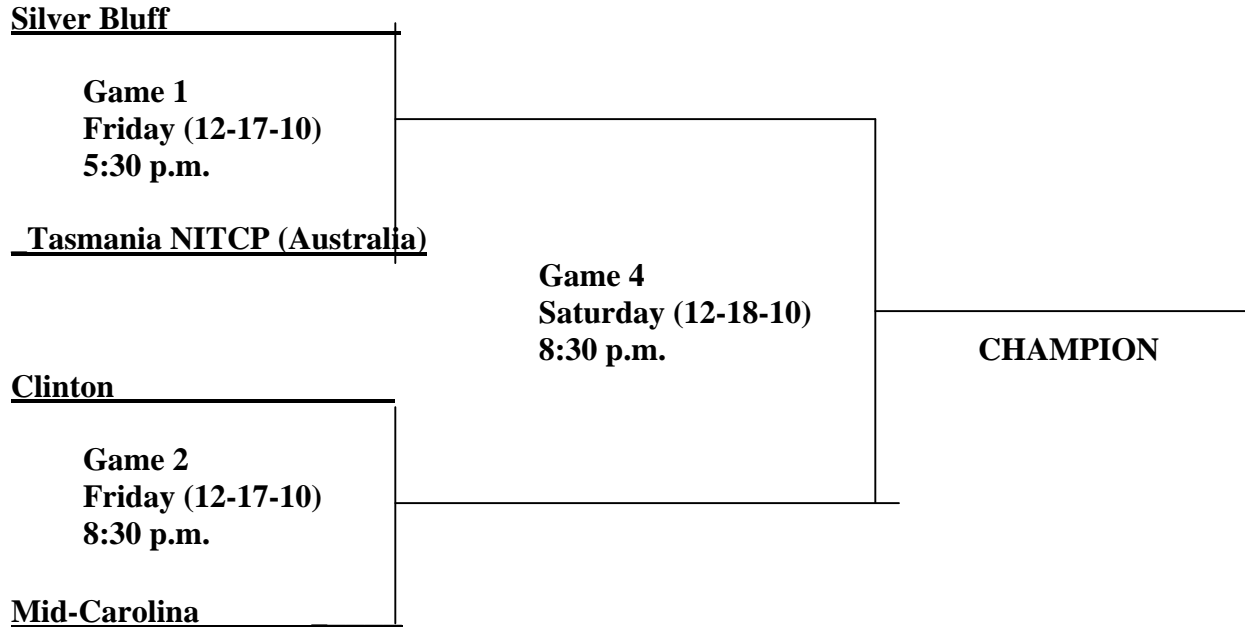

Mid-Carolina Pre-Christmas Basketball Tournament
REBEL INVITATIONAL HOLIDAY CLASSIC TOURNAMENT
DECEMBER 17 & 18, 2010
BOYS BRACKET

CONSOLATION GAME

Note: The team in the bottom bracket will be designated as the home team and will wear the lighter colored jerseys.

**MID-CAROLINA HIGH SCHOOL
REBEL INVITATIONAL HOLIDAY CLASSIC TOURNAMENT
DECEMBER 17 & 18, 2010
GIRLS BRACKET**

CONSOLATION GAME

Note: The team in the bottom bracket will be designated as the home team and will wear the lighter colored jerseys.

**Note: There will be five All-Tournament Team Plaques & 1 MVP Plaque given to the top 6 players in the tournament.
(Boys & Girls)**

Two Trophies Awarded: Champion & Runner-up

FYI: NOTE TO HEAD COACHES—BRING YOUR HOME & AWAY JERSEYS